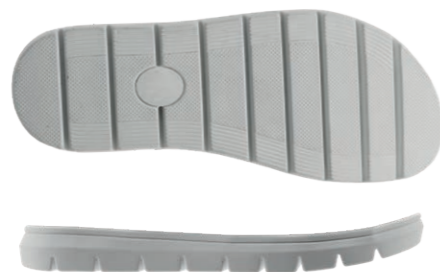

GT106100 | SIZE RANGE: 36 - 42 (EU) | WIDTH: 10

Soft satin leather + soft nubuck leather + suede

ARIEL NAVY

GT101630 | SIZE RANGE: 36 - 42 (EU) | WIDTH: 10
Suede + printed leather

ARIEL BEIGE

GT101635 | SIZE RANGE: 36 - 42 (EU) | WIDTH: 10
Suede + printed leather

ROCHELLE BEIGE

GT101705 | SIZE RANGE: 36 - 42 (EU) | WIDTH: 10

Satin suede

ROCHELLE NAVY

GT101700 | SIZE RANGE: 36 - 42 (EU) | WIDTH: 10

Satin suede

MISTY WHITE/SILVER

GT107108 | SIZE RANGE: 36 - 42 (EU) | WIDTH: 10

Calfskin leather + satin leather

SS/2025

MAN
Collection

MONTY NAVY/BLUE

GT108100 | SIZE RANGE: 39 - 47 (EU) | WIDTH: 10

Suede + calf leather + soft mesh

STILE
by Podartis®

"FASHION CHANGES,
BUT STYLE ENDURES."